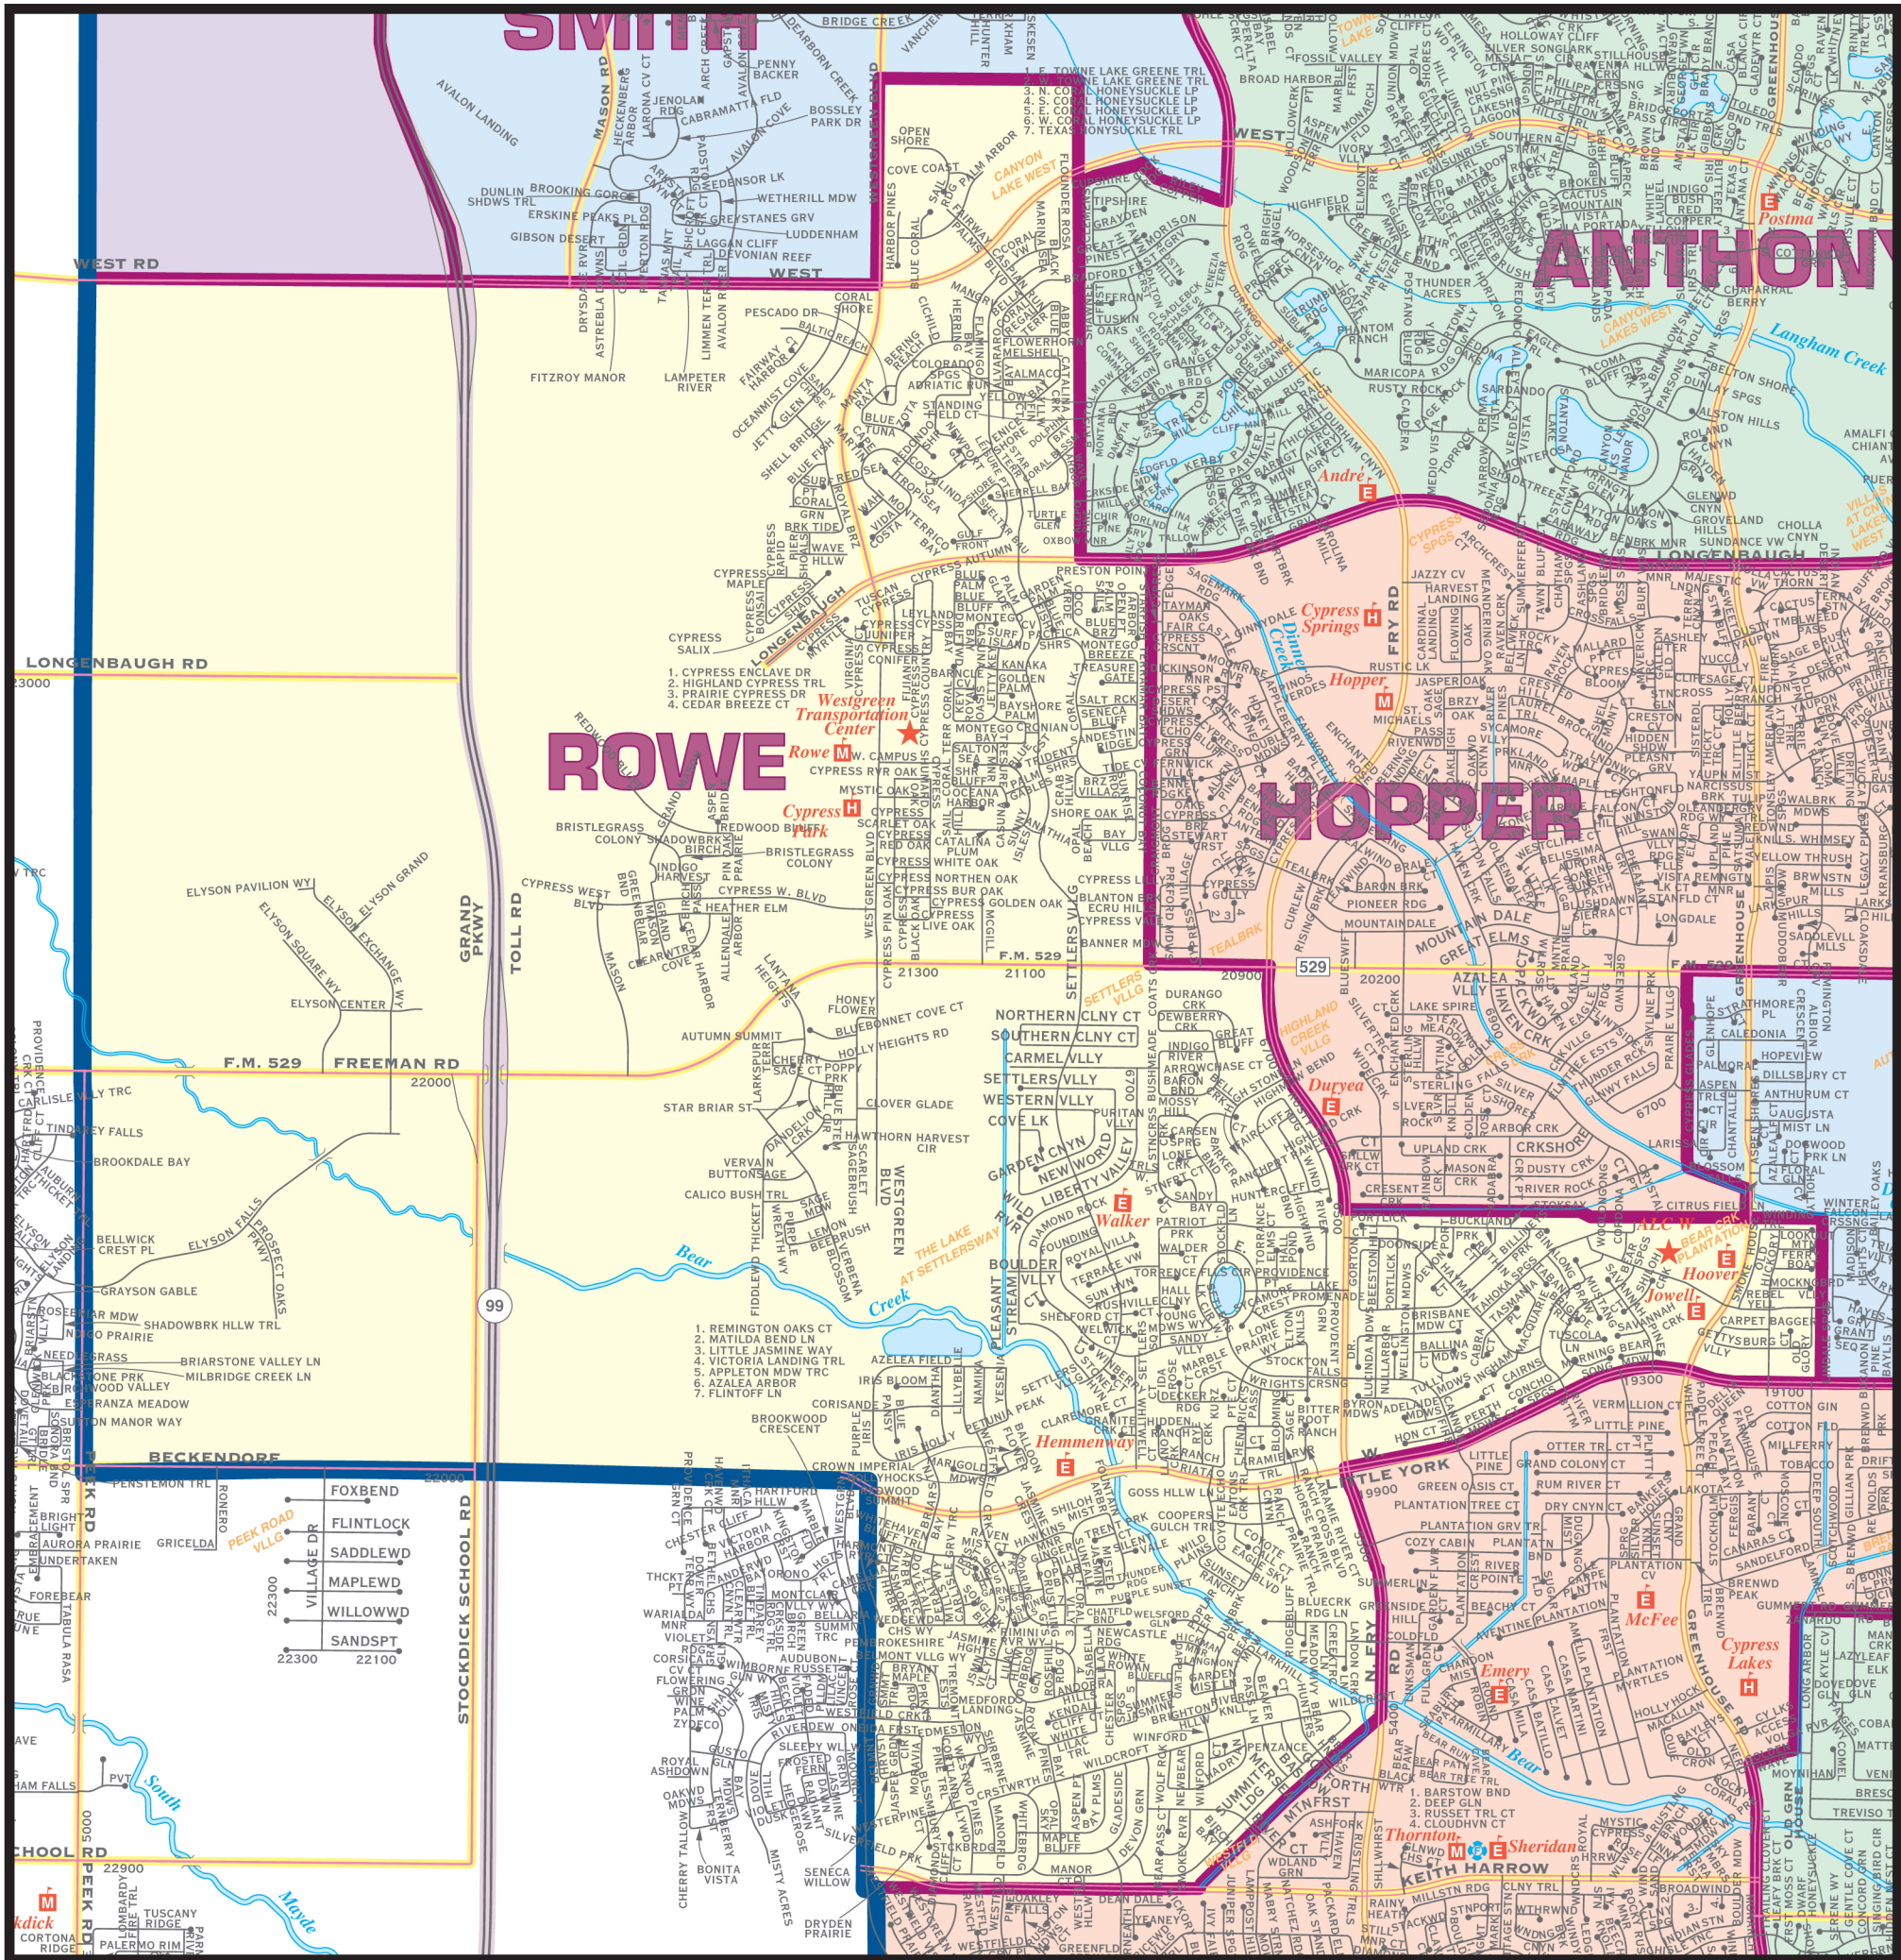

ROWE MIDDLE SCHOOL

7611 WESTGREEN BLVD, CYPRESS, TX 77433
346-227-6220